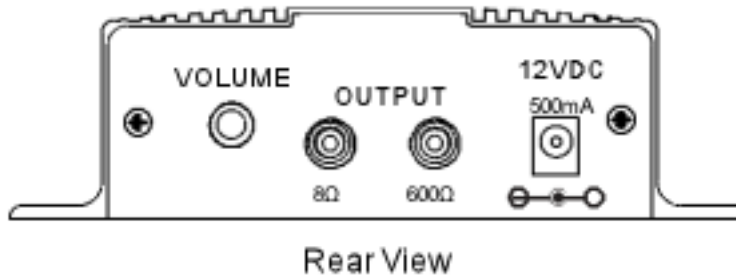

PRODUCT INFORMATION SHEET

Mechanical Specifications

All products described are subject to availability based on manufacturing capacity and shipping dates. While every effort has been made to ensure the accuracy of all information, ISS does not accept liability for any errors or omissions and reserves the right to change information as needed. These specifications may be changed without notice.

© 2020 Information Station Specialists, Inc. All rights reserved.